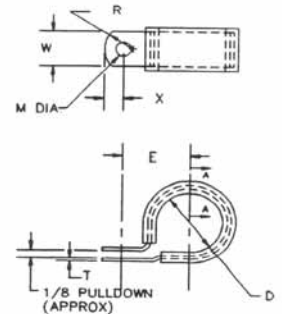

North American
Bus Industries, Inc.

082002

Southern Parts Distribution Center
106 National Drive, Anniston, AL 36207 USA
Toll Free: 800-457-7462
Toll Free Fax: 800-794-9799
E-mail: POpronto@nabiusa.com

Ohio Parts Distribution Center
1275 S. Houk Rd, Delaware, OH 43015 USA
Tel: 740-369-1056 Toll free: 888-333-6224
Fax: 740-363-5897 Toll Free Fax: 800-794-9799
E-mail: parts@nabiusa.com

Western Parts Distribution Center
2507 Frank Albert Road, Suite C100, Fife, WA 98424 USA
Tel: 253-922-5152 Toll Free: 888-922-5152
Fax: 253-922-5191
E-mail: bids@nabiusa.com